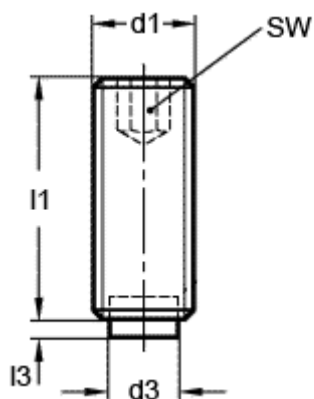

Article number: 209316841

Description: E+G Grub screw, st. steel  
GN 913.5-M12-50-KU

## Measures

---

d1 = M12

d3 = 8

l1 = 50.0

l3 = 2.1

SW = 6.0